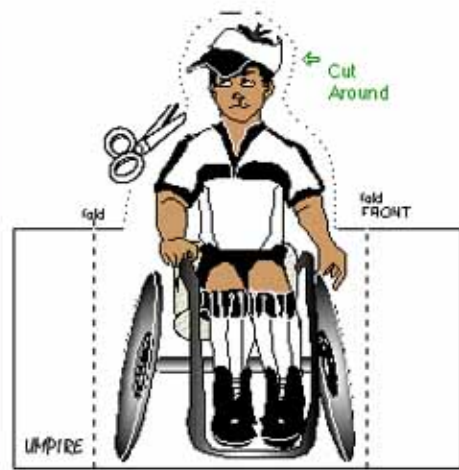

✓ Adults are allowed to Help!

Be-A-Sport Tiger

COLOR-Cut Softball

ADAPTIVE
SPORT
Activities

Cut Out Inside of Field.

All Abilities Activity 4